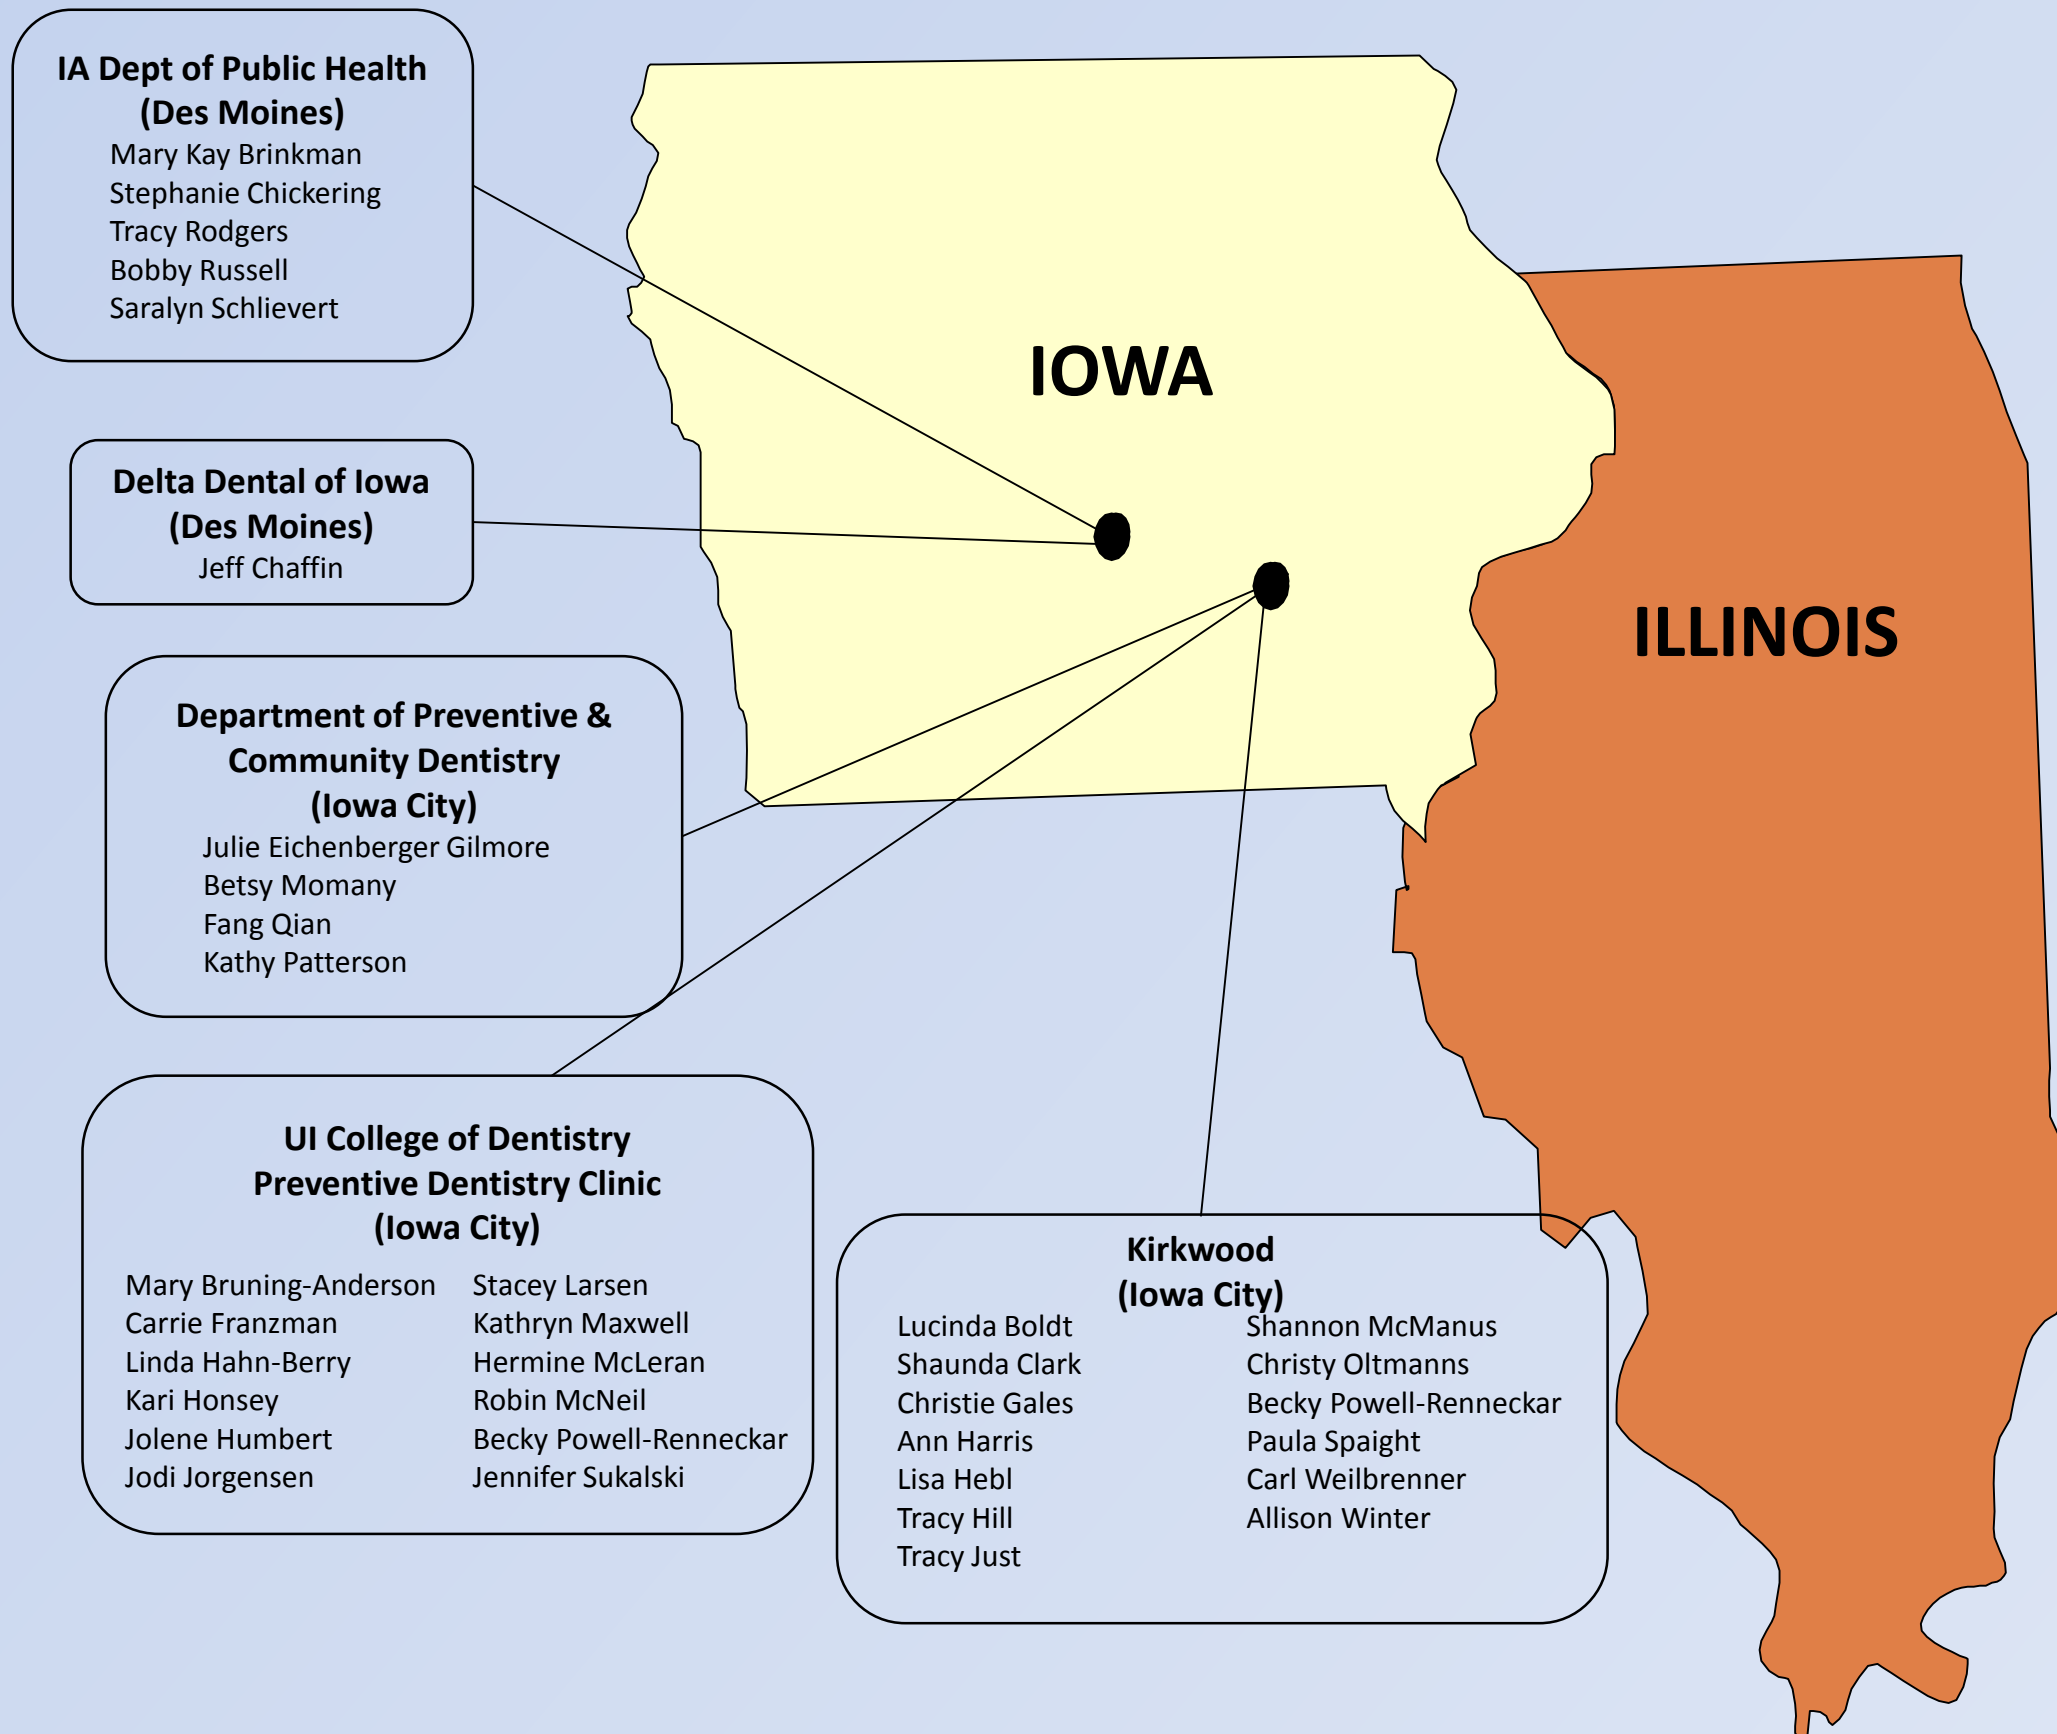

Other Adjunct Faculty*

**IA Dept of Public Health
(Des Moines)**
 Mary Kay Brinkman
 Stephanie Chickering
 Tracy Rodgers
 Bobby Russell
 Saralyn Schlievert

**Delta Dental of Iowa
(Des Moines)**
 Jeff Chaffin

**Department of Preventive &
Community Dentistry
(Iowa City)**
 Julie Eichenberger Gilmore
 Betsy Momany
 Fang Qian
 Kathy Patterson

**UI College of Dentistry
Preventive Dentistry Clinic
(Iowa City)**

Mary Bruning-Anderson	Stacey Larsen
Carrie Franzman	Kathryn Maxwell
Linda Hahn-Berry	Hermine McLeran
Kari Honsey	Robin McNeil
Jolene Humbert	Becky Powell-Renneckar
Jodi Jorgensen	Jennifer Sukalski

**Kirkwood
(Iowa City)**

Lucinda Boldt	Shannon McManus
Shaunda Clark	Christy Oltmanns
Christie Gales	Becky Powell-Renneckar
Ann Harris	Paula Spaight
Lisa Hebl	Carl Weilbrenner
Tracy Hill	Allison Winter
Tracy Just	