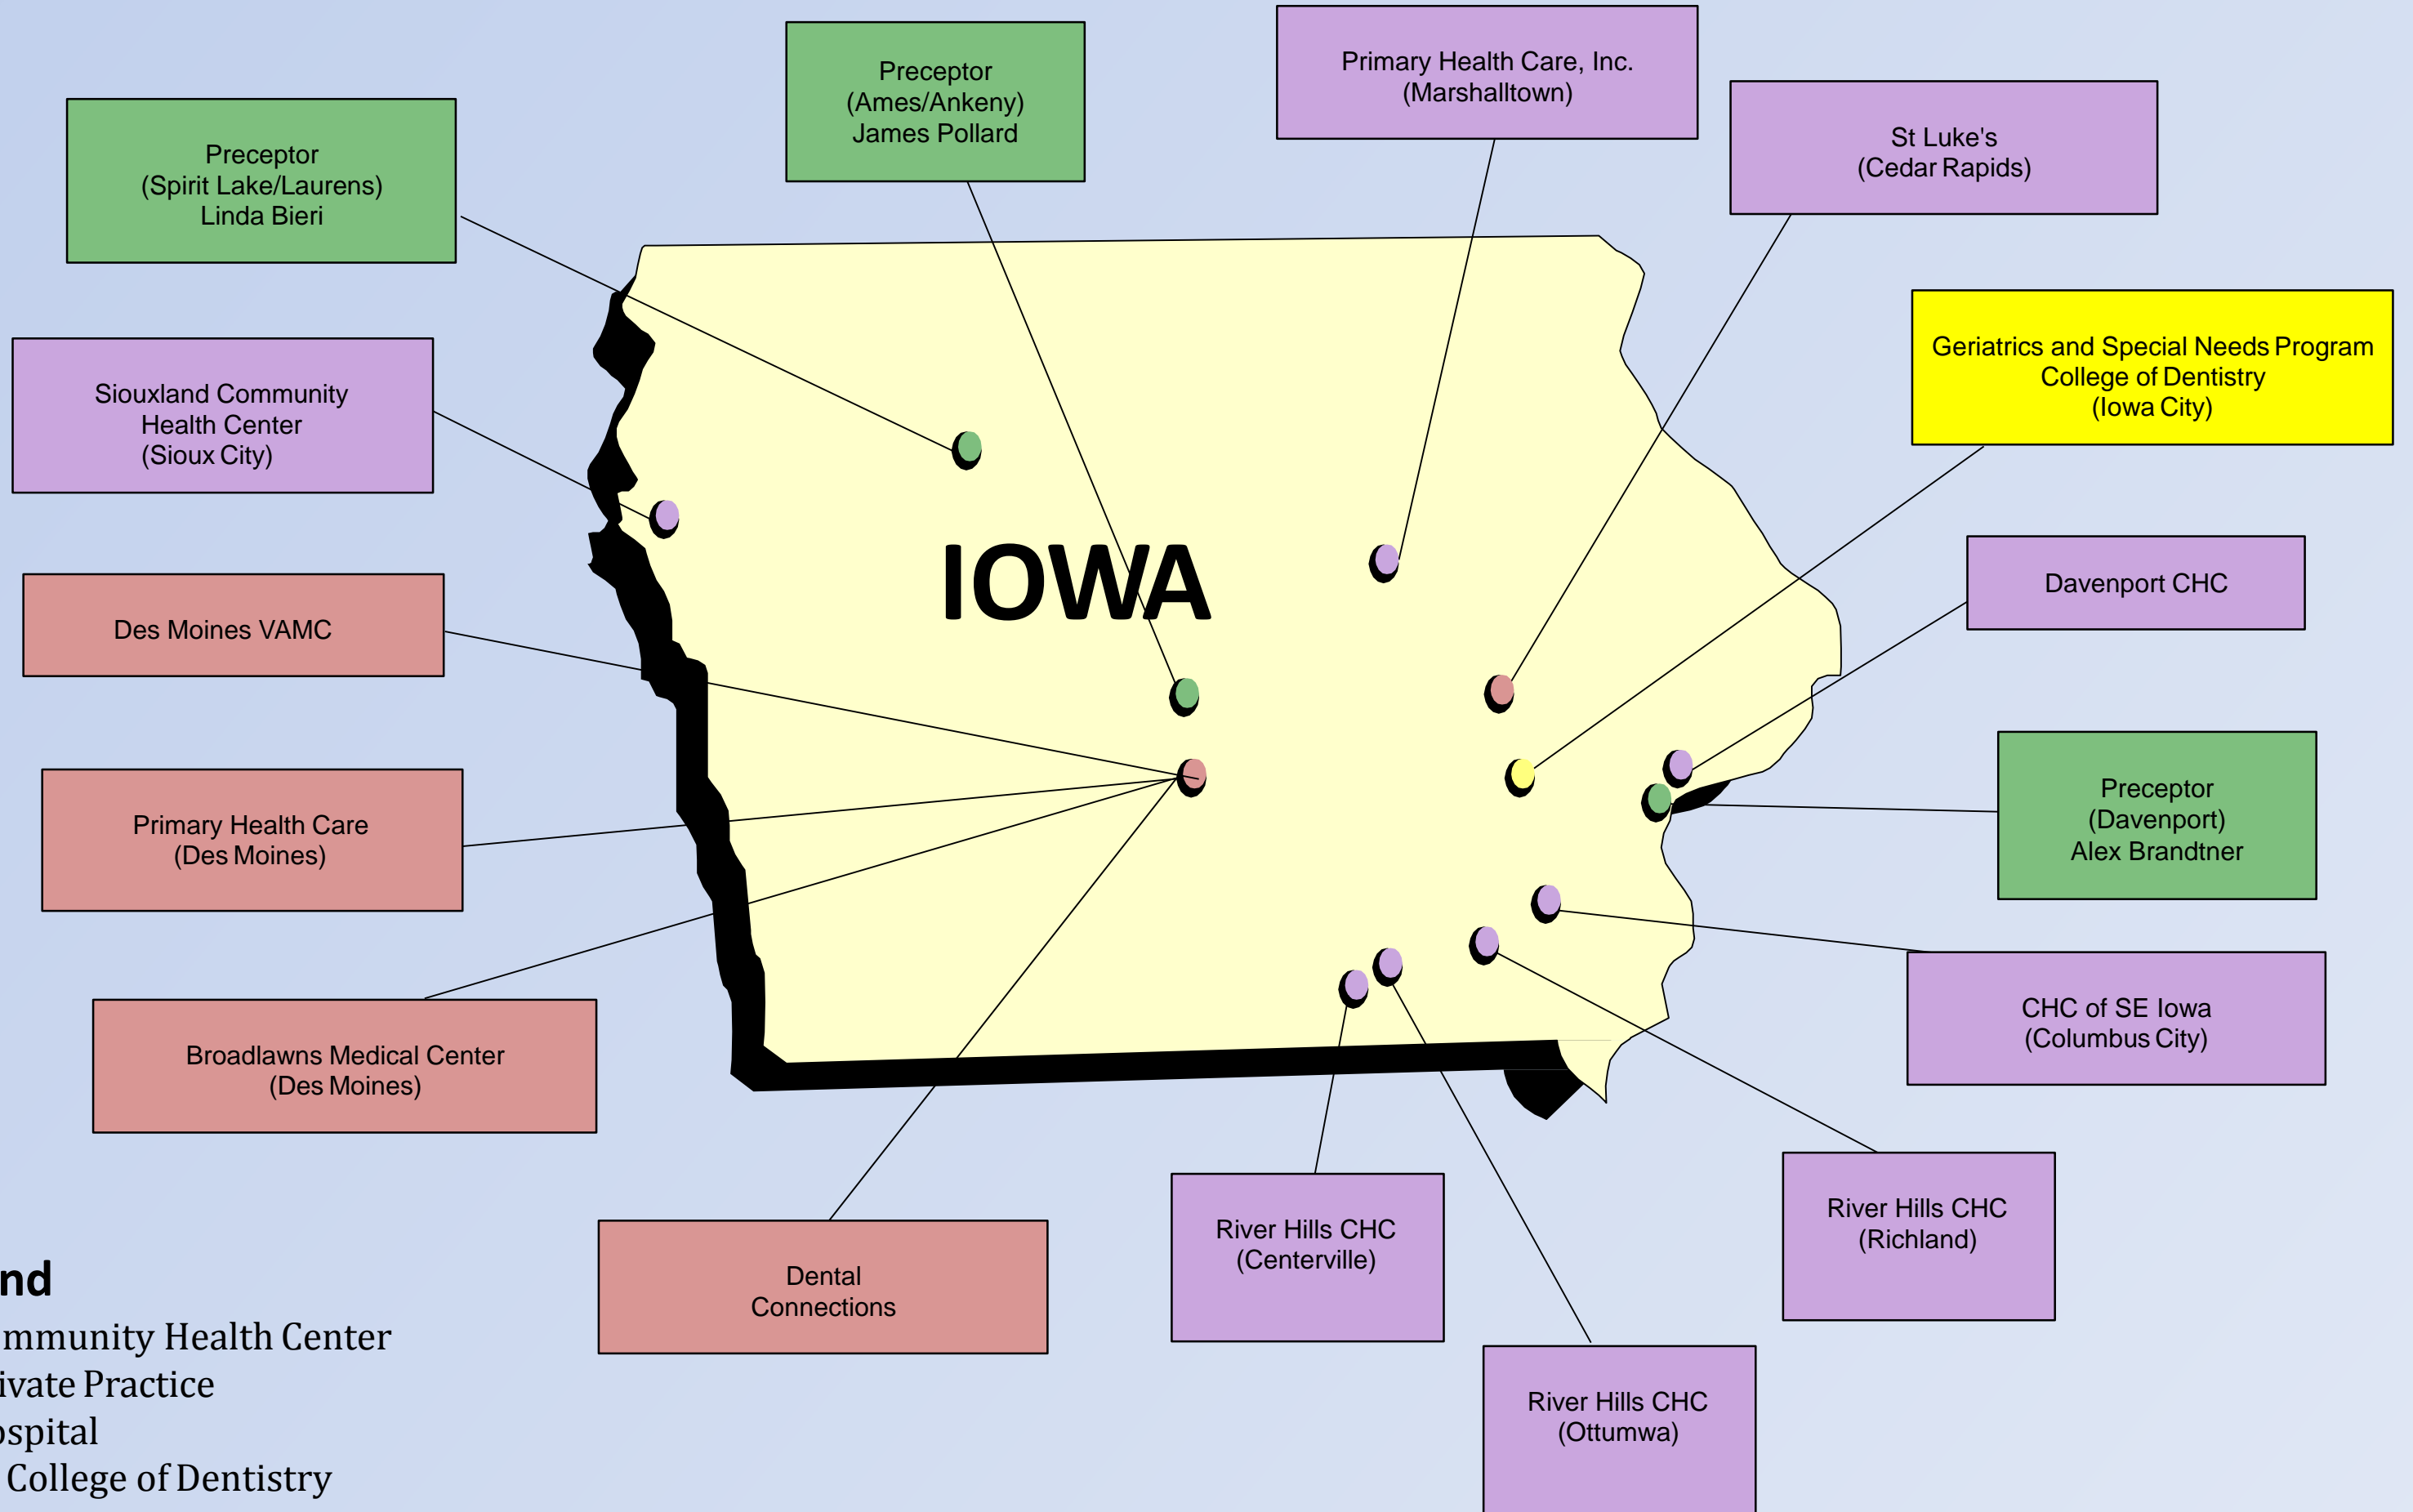

Iowa Clinical Extramural Rotation Sites

Legend

- Community Health Center
- Private Practice
- Hospital
- UI College of Dentistry