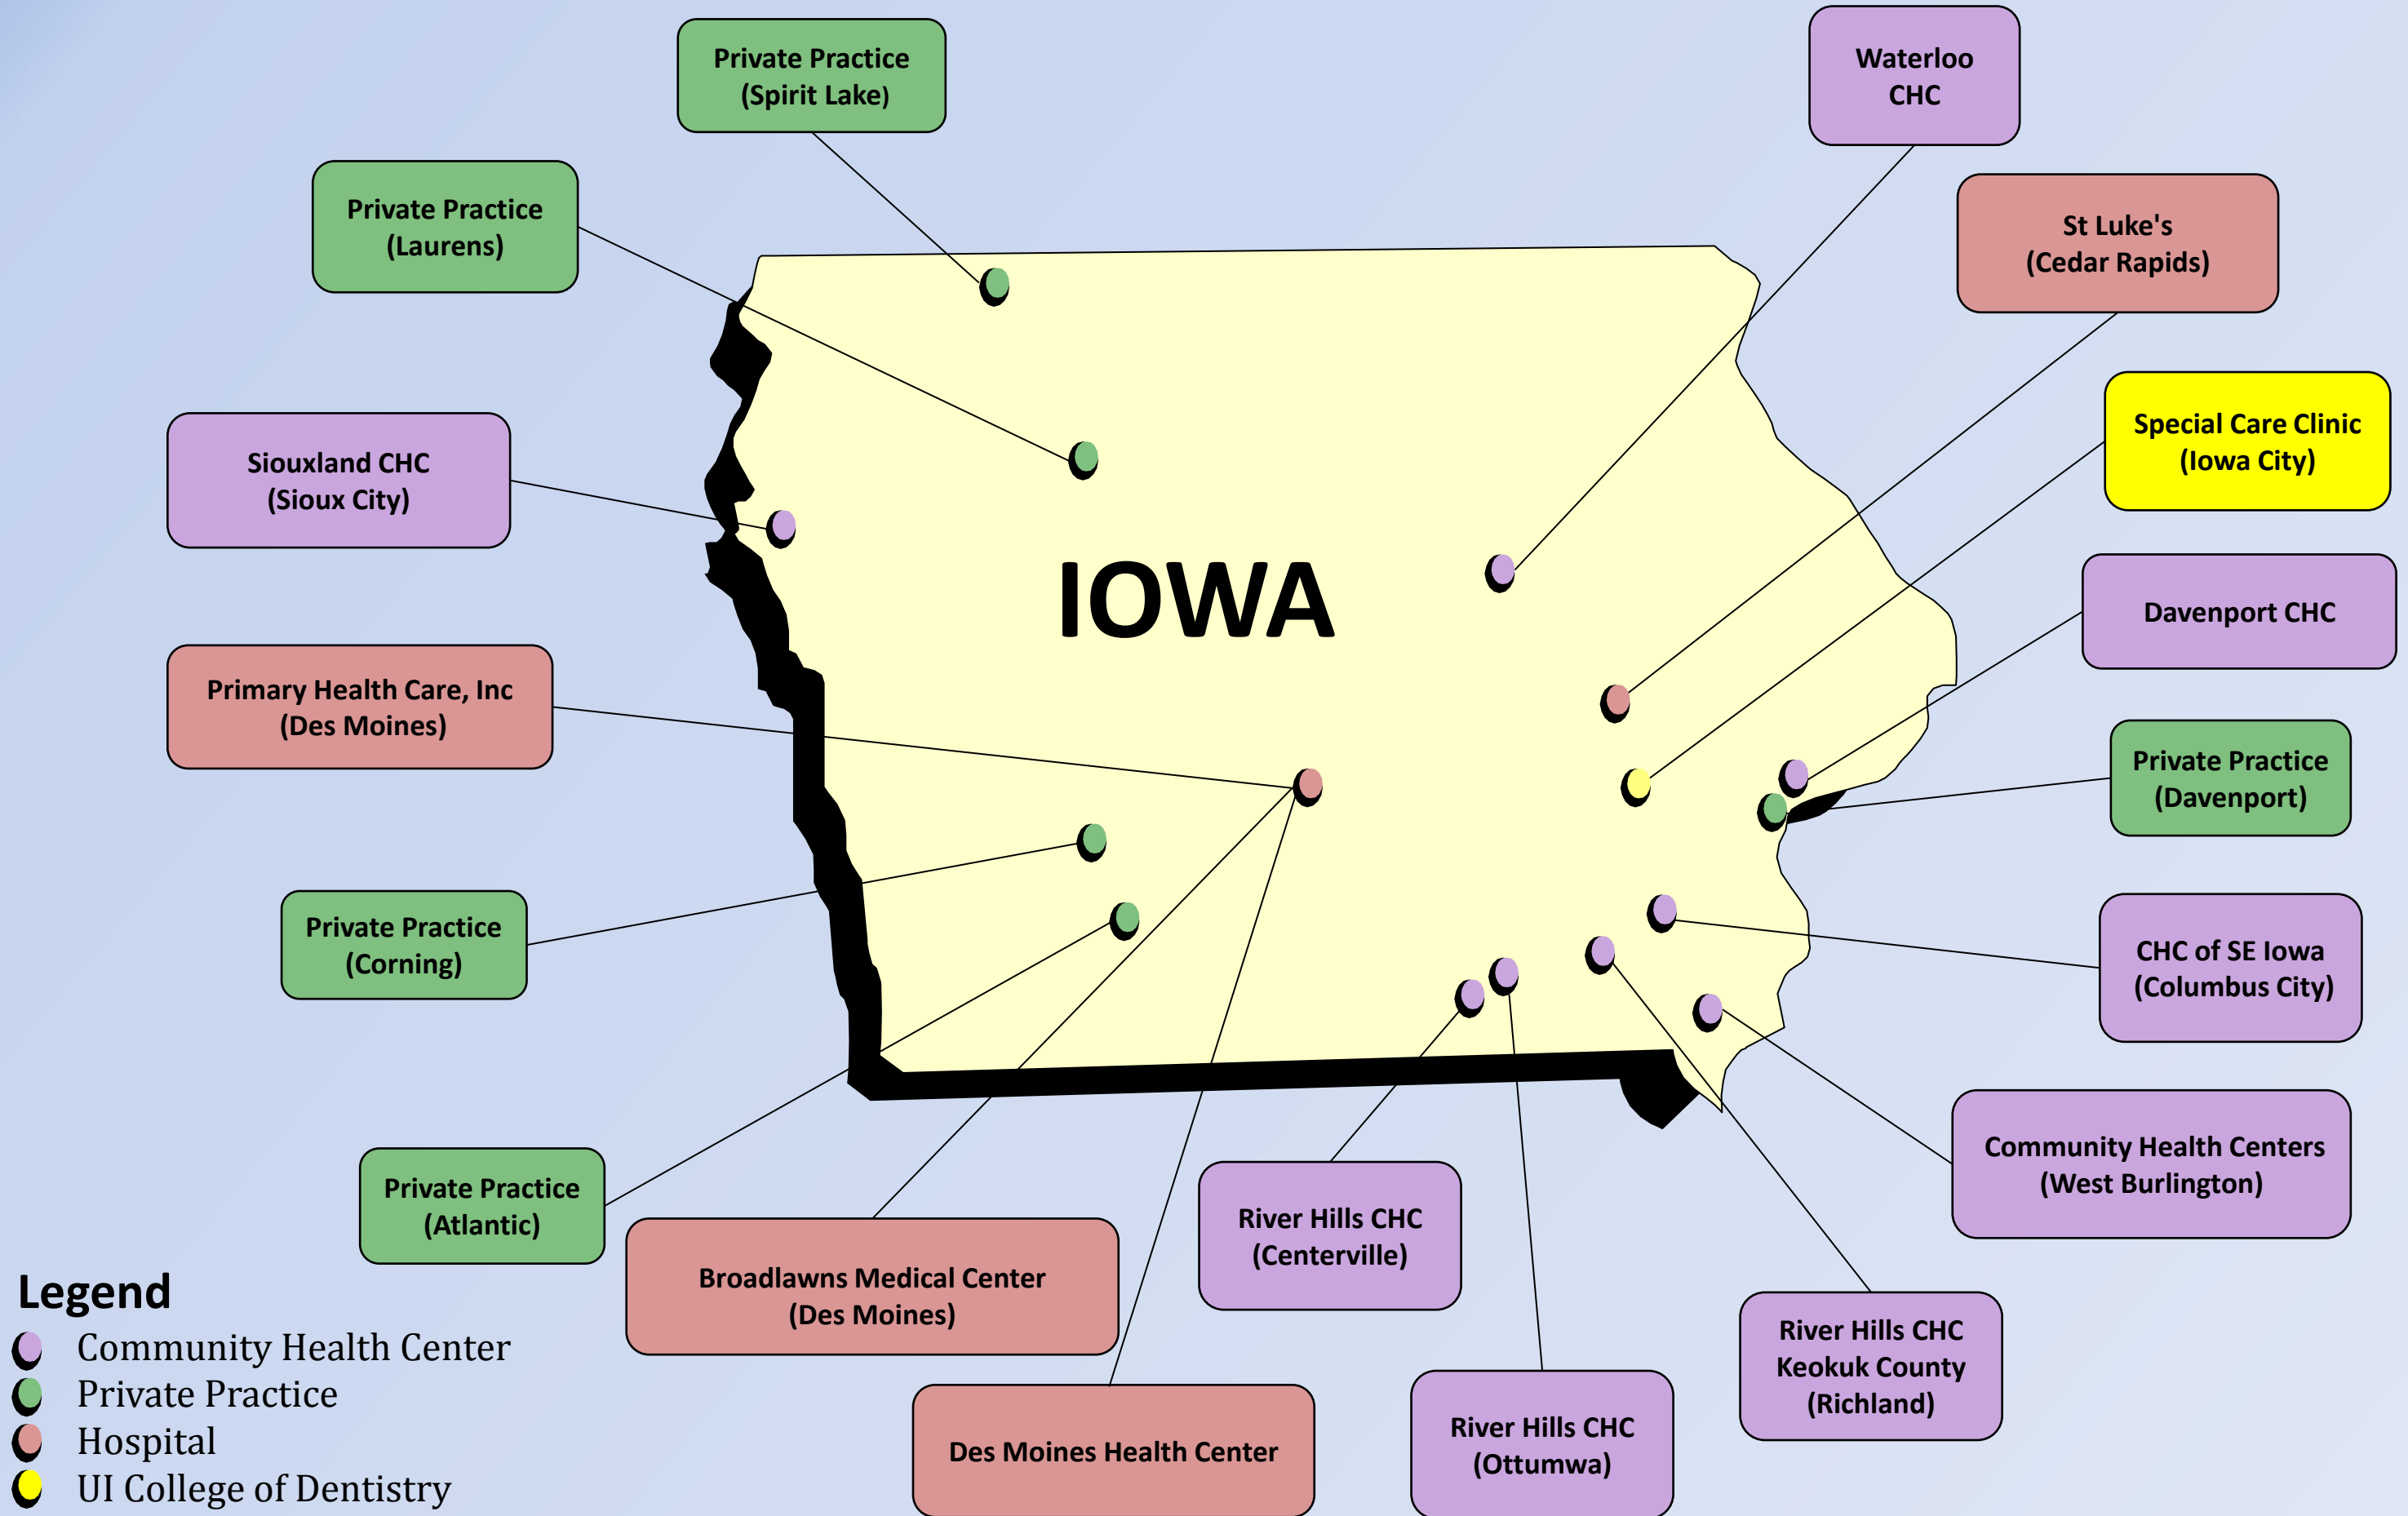

Iowa Clinical Extramural Rotation Sites

Legend

- Community Health Center
- Private Practice
- Hospital
- UI College of Dentistry