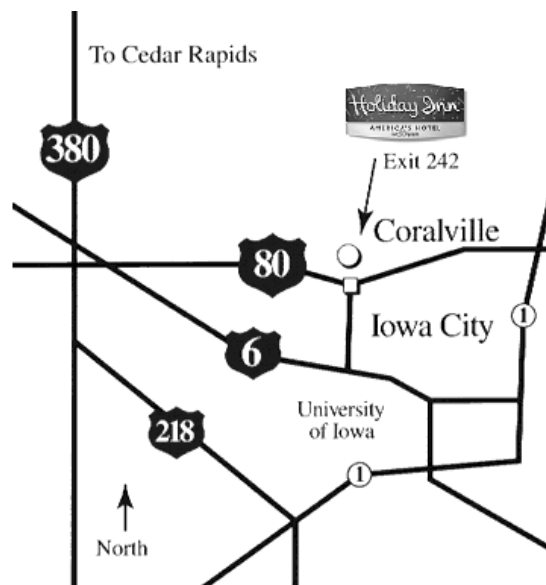

Holiday Inn and Conference Center
1220 1st Avenue
Coralville, IA 52241
(319) 351-5049

Exit 242 off I-80

Turn north off exit.

Conference Center is on the left side of the road.